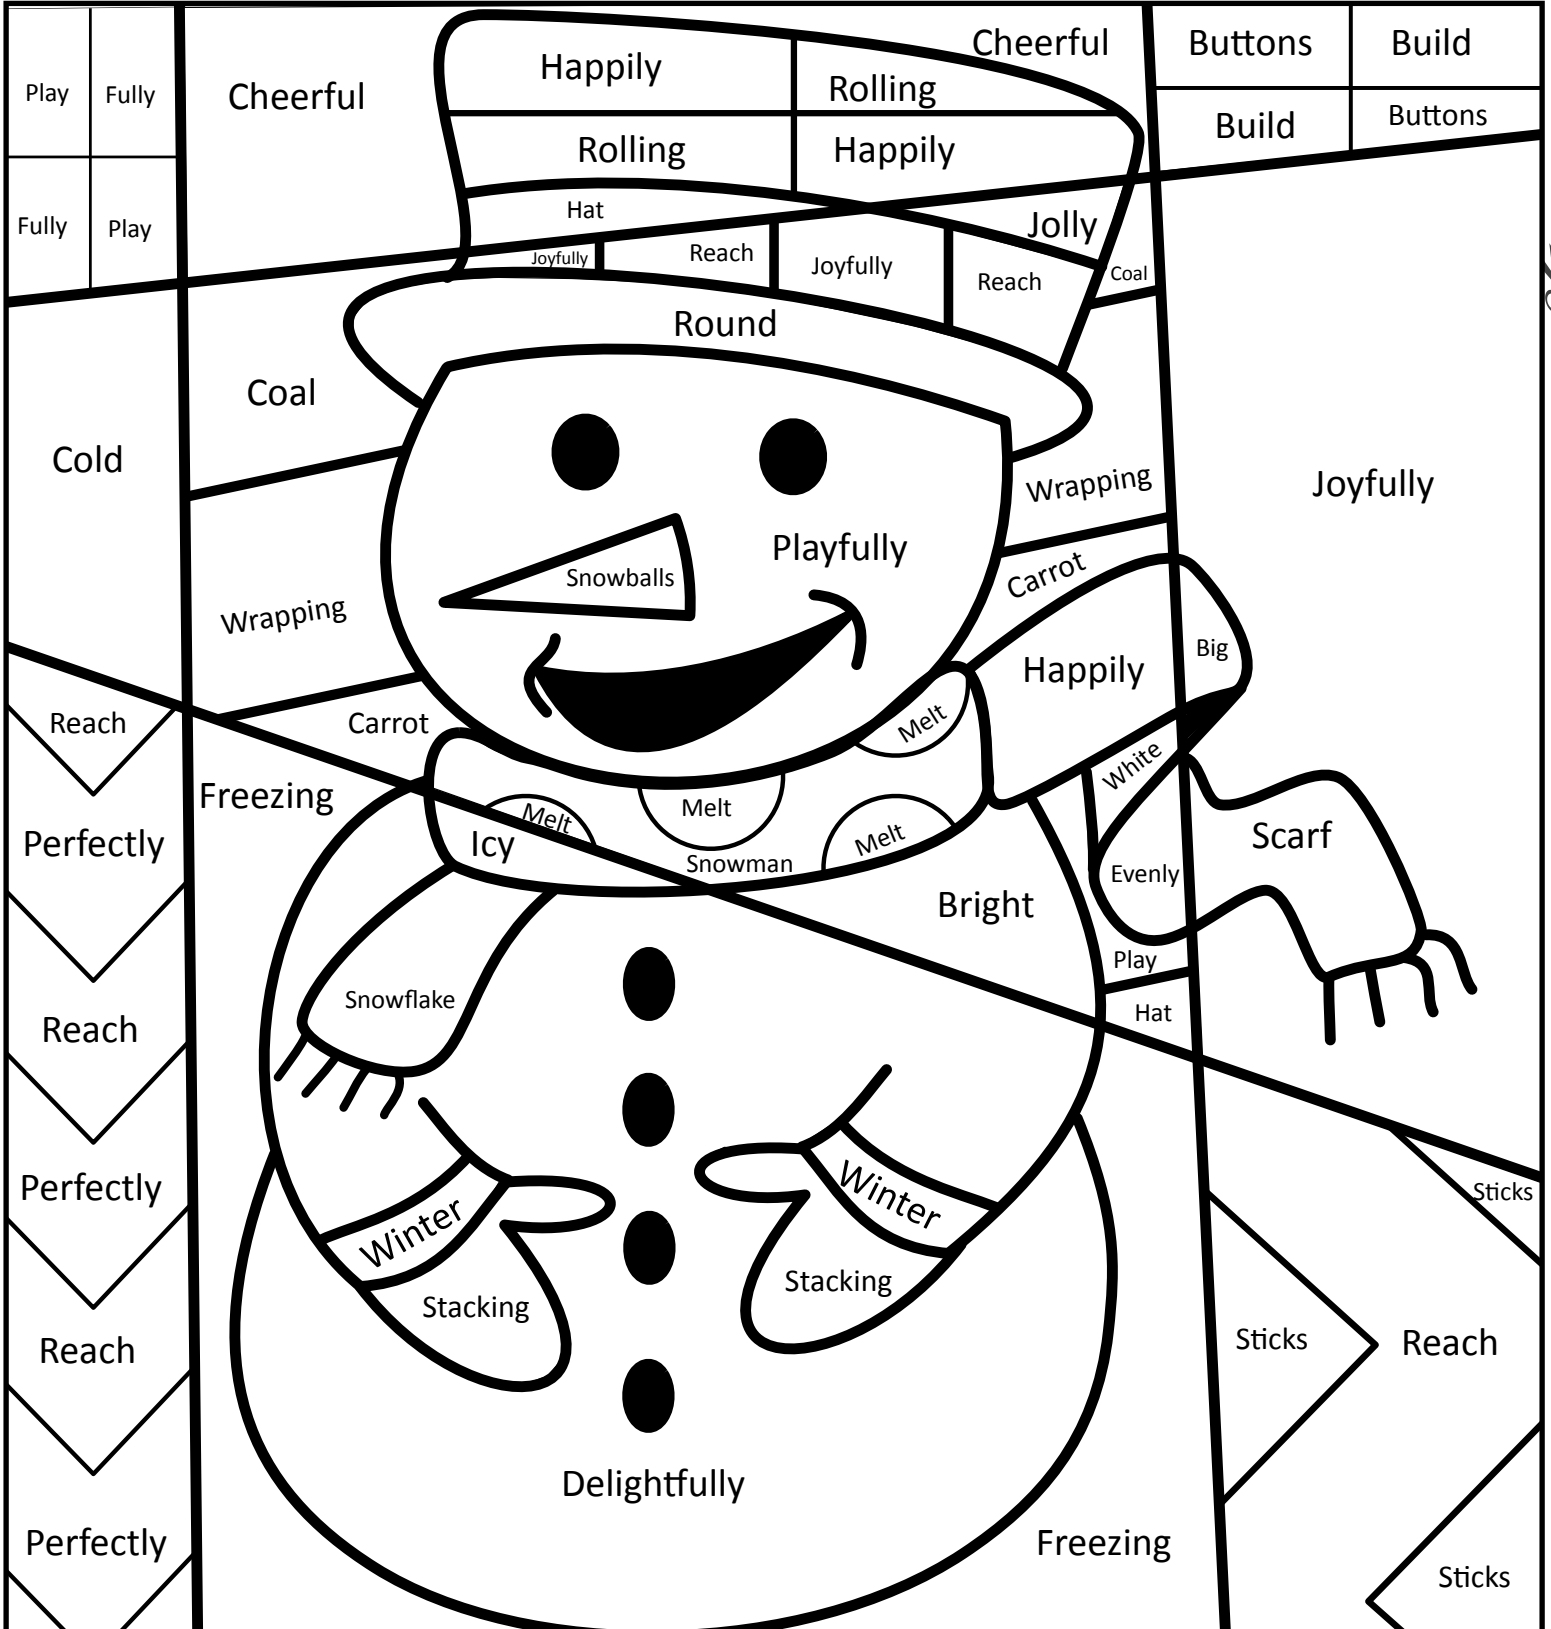

**Color the parts of speech using the color key:**

**NOUN** Orange

**ADJECTIVE** Blue

**VERB** Purple

**ADVERB** Light Blue

# COLORING PAGE: PARTS OF SPEECH

STARTER

Cut out the finished work when you are done coloring.